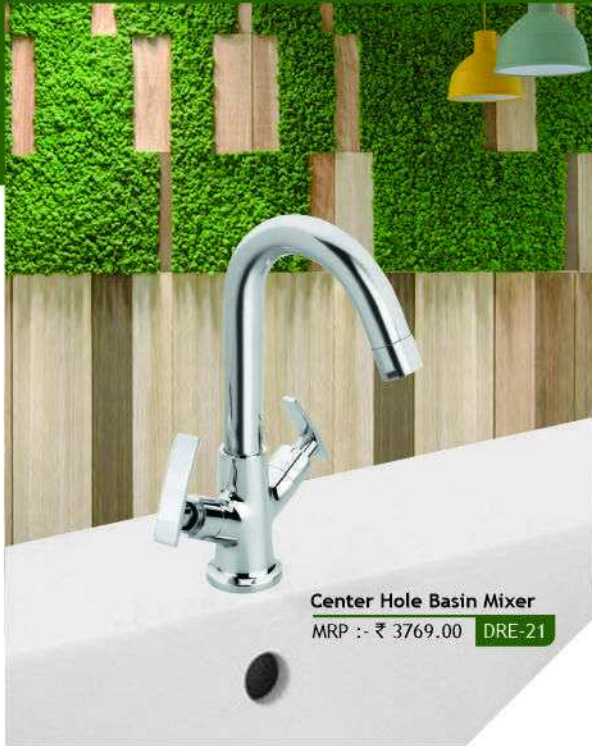

DREAM Collection

Quarter Turn 15mm Cartridge
Without Flange

Center Hole Basin Mixer
MRP :- ₹ 3769.00 **DRE-21**